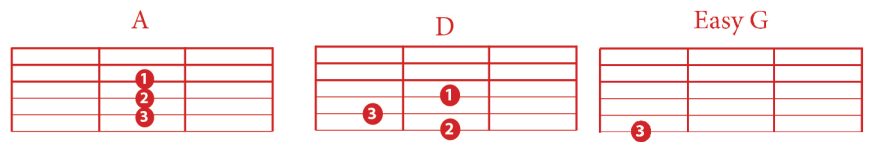

ACDC MEDLEY

level: advanced

1. Highway to Hell

single strums on each chord

Intro: AAA (mute)
 DDG (mute)
 DDG - DDG - D - AA (mute)

level: easy

AAA (mute) DDG (mute)
 Livin' easy, livin' free,

DDG - DDG - D - AA (mute)
 Season ticket on a one way ride

AAA (mute) DDG (mute)
 Askin' nothin, leave me be.

DDG - DDG - D - AA (mute)
 Takin' ev'rythin' in my stride.

AAA (mute) DDG (mute)
 Don't need reason, don't need rhyme,

DDG - DDG - D - AA (mute)
 Ain't nothin' I'd rather do.