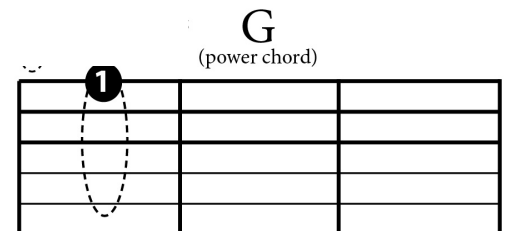

2. TNT

Intro: E (mute) G - A - G - A - G (using power chords)

oi, oi, oi, oi, oi, oi....
E (mute) G - A - G - A - G
See me ride out of the sunset on your
E (mute) G - A - G - A - G
colour TV screen,