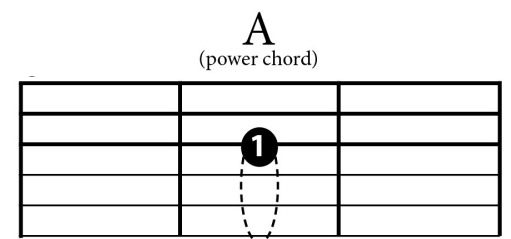

2. TNT

Intro: E (mute) G - A - G - A - G (using power chords)

oi, oi, oi, oi, oi, oi....
E (mute) G - A - G - A - G
See me ride out of the sunset on your
E (mute) G - A - G - A - G
colour TV screen,