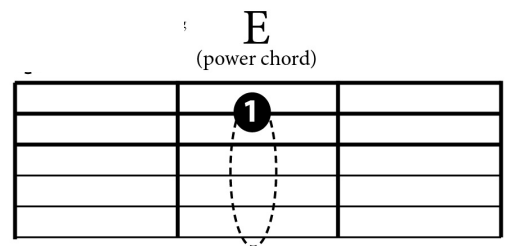

ACDC MEDLEY

level: advanced

1. Highway to Hell

single strums on each chord

Intro: AAA (mute)
 DDG (mute)
 DDG - DDG - D - AA (mute)

level: easy

AAA (mute) DDG (mute)
 Livin' easy, livin' free,

DDG - DDG - D - AA (mute)
 Season ticket on a one way ride

AAA (mute) DDG (mute)
 Askin' nothin, leave me be.

DDG - DDG - D - AA (mute)
 Takin' ev'rythin' in my stride.

AAA (mute) DDG (mute)
 Don't need reason, don't need rhyme,

DDG - DDG - D - AA (mute)
 Ain't nothin' I'd rather do.

AAA (mute) DDG (mute)
 Goin' down, party time.

DDG - DDG - D - Em (easy version)
 E (tap tap tap tap tap tap)
 My friends are gonna be there too.

2. TNT

Intro: E (mute) G - A - G - A - G (using power chords)